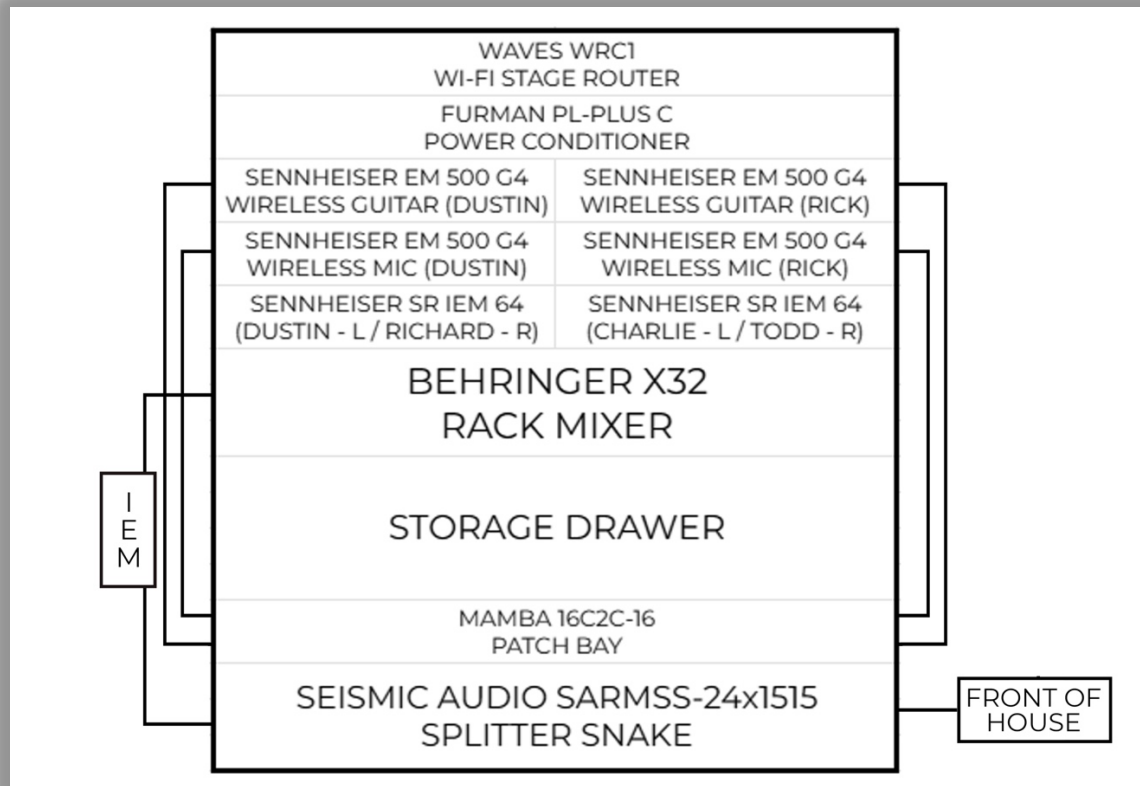

STAGE PLOT

IEM RACK SCHEMATIC

INPUT CHANNEL LIST – FRONT OF HOUSE

1	VOX 1 – DUSTIN	Sennheiser SKM-G4 935 Wireless Microphone
2	VOX 2 – RICK	Sennheiser SKM-G4 935 Wireless Microphone
3	VOX 3 – TODD	Shure SM58 Microphone
4	GUITAR 1 – DUSTIN	Mesa Boogie Mark Five 35 Combo Guitar Amp Sennheiser e906 Instrument Microphone Sennheiser SK 500-G4 Wireless Guitar Bodypack
5	GUITAR 2 – RICK	Mesa Boogie Mark Five 35 Combo Guitar Amp Sennheiser e906 Instrument Microphone Sennheiser SK 500-G4 Wireless Guitar Bodypack
6	BASS – CHARLIE	Ampeg Rocket Bass RB-210 Combo Bass Amp
7	BASS DRUM	Tama Superstar 4-Piece Drum Set: 14" x 20" bass drum 5" x 12" snare drum 8" x 12" tom-tom 14" x 14" floor tom
8	SNARE DRUM	
9	TOM-TOM	
10	FLOOR TOM	
11	OVERHEAD MIC (LEFT)	Shure SM57 Instrument Microphone
12	OVERHEAD MIC (RIGHT)	Shure SM57 Instrument Microphone
13	BACKING TRACKS	Roland SPD-SX Pro Sampling Pad
14	METRONOME (IEM ONLY)	
15	ELECTRONIC PERCUSSION	Roland SPD-One Electronic Percussion Pad
16	VOX 4 – CHARLIE	Shure SM58 Microphone