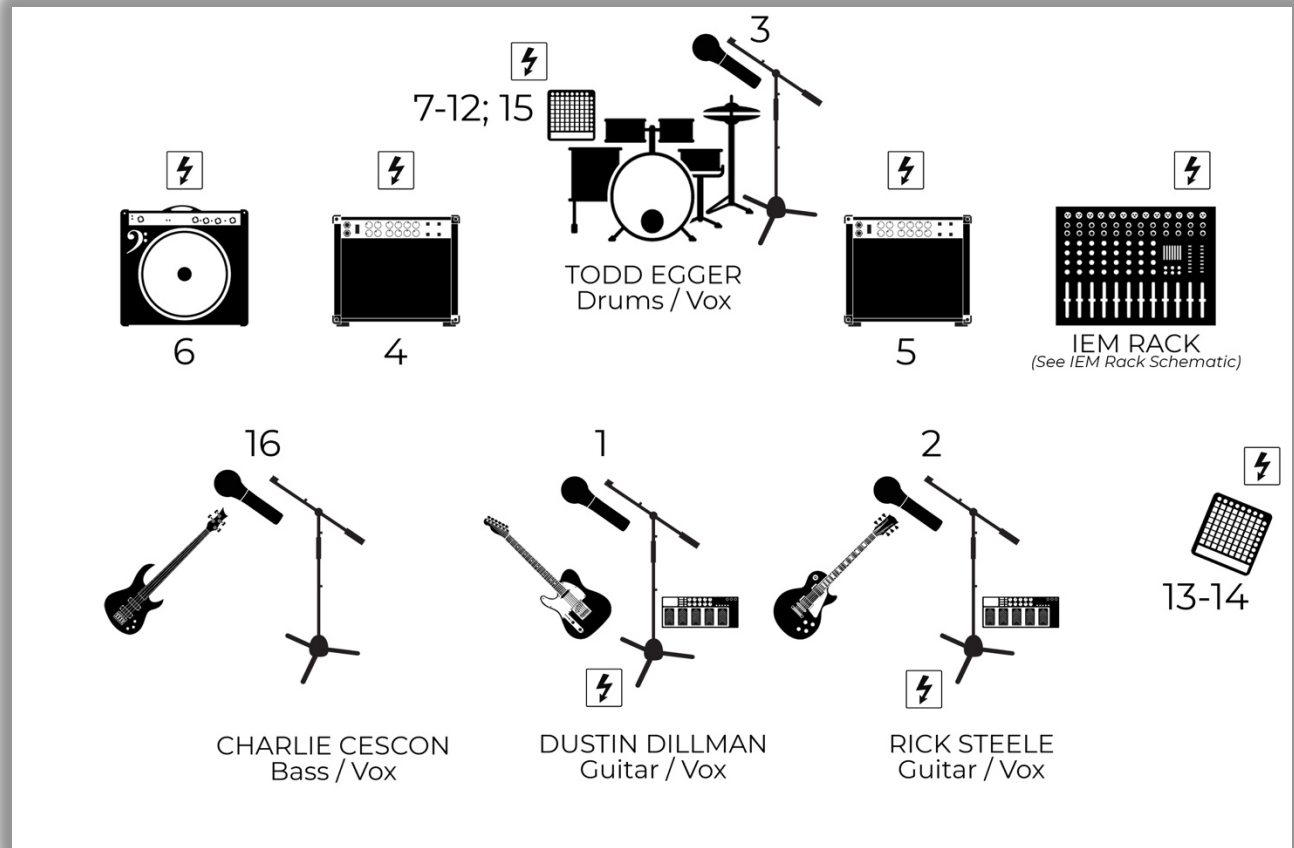

STAGE PLOT

INPUT CHANNEL LIST

1	VOX 1 – DUSTIN	Sennheiser SKM-G4 935 Wireless Microphone
2	VOX 2 – RICK	Sennheiser SKM-G4 935 Wireless Microphone
3	VOX 3 – TODD	Shure SM58 Microphone
4	GUITAR 1 – DUSTIN	Mesa Boogie Mark Five 35 Combo Guitar Amp Sennheiser e906 Instrument Microphone Sennheiser SK 500-G4 Wireless Guitar Bodypack
5	GUITAR 2 – RICK	Mesa Boogie Mark Five 35 Combo Guitar Amp Sennheiser e906 Instrument Microphone Sennheiser SK 500-G4 Wireless Guitar Bodypack
6	BASS – CHARLIE	Ampeg Rocket Bass RB-210 Combo Bass Amp
7	BASS DRUM	Tama Superstar 4-Piece Drum Set: 14" x 20" bass drum 5" x 12" snare drum 8" x 12" tom-tom 14" x 14" floor tom
8	SNARE DRUM	
9	TOM-TOM	
10	FLOOR TOM	
11	OVERHEAD MIC (LEFT)	Shure SM57 Instrument Microphone
12	OVERHEAD MIC (RIGHT)	Shure SM57 Instrument Microphone
13	BACKING TRACKS	Roland SPD-SX Pro Sampling Pad
14	METRONOME (IEM ONLY)	
15	ELECTRONIC PERCUSSION	Roland SPD-One Electronic Percussion Pad
16	VOX 4 – CHARLIE	Shure SM58 Microphone