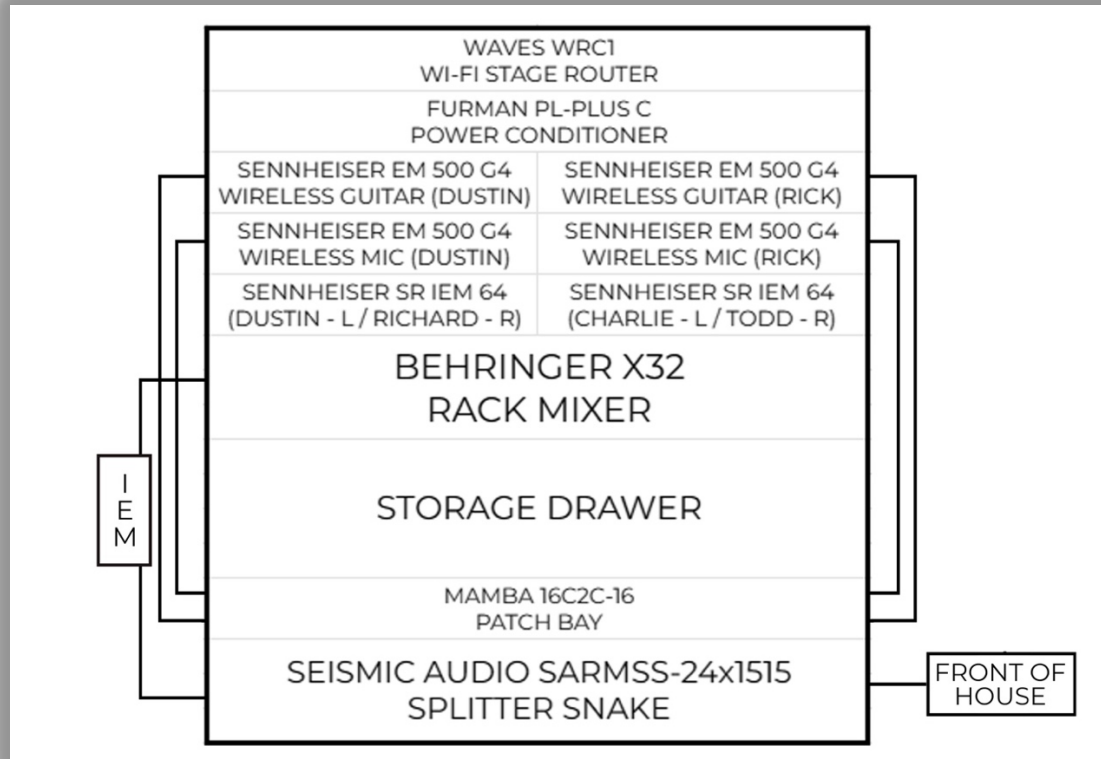

STAGE PLOT

IEM RACK SCHEMATIC

INPUT CHANNEL LIST – FRONT OF HOUSE

1	VOX 1 – DUSTIN	Sennheiser SKM-G4 935 Wireless Microphone	
2	VOX 2 – RICK	Sennheiser SKM-G4 935 Wireless Microphone	
3	VOX 3 – TODD	Audio-Technica ATM 63 Microphone	
4	GUITAR 1 – DUSTIN	Line 6 Helix Pedalboard (run direct input) Sennheiser SK 500-G4 Wireless Guitar Bodypack	
5	GUITAR 2 – RICK	Line 6 Helix Pedalboard (run direct input) Sennheiser SK 500-G4 Wireless Guitar Bodypack	
6	BASS – CHARLIE	Darkglass Headphone Amp (run direct input)	
7	BASS DRUM	Tama Superstar 4-Piece Drum Set: 14" x 20" bass drum 5" x 12" snare drum 8" x 12" tom-tom 14" x 14" floor tom	
8	SNARE DRUM		
9	TOM-TOM		
10	FLOOR TOM		
11	OVERHEAD MIC (LEFT)*	sE Electronics sE8 Condenser Microphone	* OH mics necessary for IEM use.
12	OVERHEAD MIC (RIGHT)*	sE Electronics sE8 Condenser Microphone	
13	BACKING TRACKS	Roland SPD-SX Pro Sampling Pad	
14	METRONOME (IEM ONLY)		
15	ELECTRONIC PERCUSSION	Roland SPD-One Electronic Percussion Pad	
16	VOX 4 – CHARLIE	Shure SM58 Microphone	