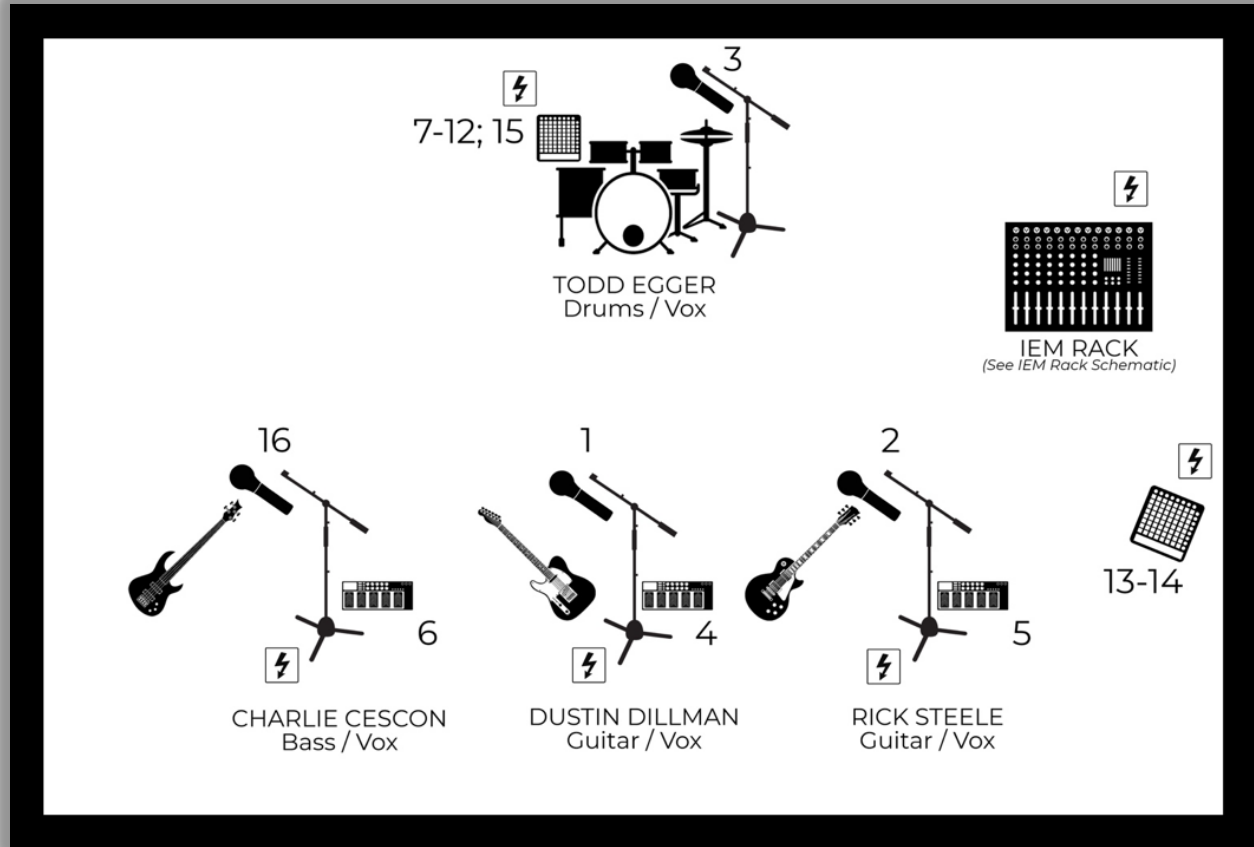

STAGE PLOT

INPUT CHANNEL LIST

1	VOX 1 – DUSTIN	Sennheiser SKM-G4 935 Wireless Microphone	
2	VOX 2 – RICK	Sennheiser SKM-G4 935 Wireless Microphone	
3	VOX 3 – TODD	Audio-Technica ATM 63 Microphone	
4	GUITAR 1 – DUSTIN	Line 6 Helix Pedalboard (run direct input) Sennheiser SK 500-G4 Wireless Guitar Bodypack	
5	GUITAR 2 – RICK	Line 6 Helix Pedalboard (run direct input) Sennheiser SK 500-G4 Wireless Guitar Bodypack	
6	BASS – CHARLIE	Darkglass Headphone Amp (run direct input)	
7	BASS DRUM	Tama Superstar 4-Piece Drum Set: 10" x 20" bass drum 5" x 14" snare drum 7" x 12" tom-tom 9" x 14" floor tom	
8	SNARE DRUM		
9	TOM-TOM		
10	FLOOR TOM		
11	OVERHEAD MIC (LEFT)*	sE Electronics sE8 Condenser Microphone	<i>*OH mics necessary for IEM use.</i>
12	OVERHEAD MIC (RIGHT)*	sE Electronics sE8 Condenser Microphone	
13	BACKING TRACKS	Roland SPD-SX Pro Sampling Pad	
14	METRONOME (IEM ONLY)		
15	ELECTRONIC PERCUSSION	Roland SPD-One Electronic Percussion Pad	
16	VOX 4 – CHARLIE	Shure SM58 Microphone	